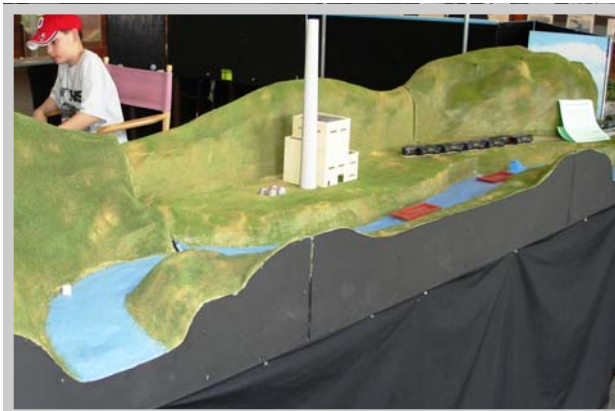

* We will be holding a meeting of LENS this coming Friday (June 22, 2007), starting at 8:00 p.m. Our meeting will be held at the home

of Joe Y., where we will discuss the upcoming 2007 - 2008 calendar, make arrangements for an annual picnic date, and generally talk about our hobby.

- Two new sets of modules were set up and run at the Farmpark in May. Both were in their early stages, but it gave us a “sneak peek” at things to come.