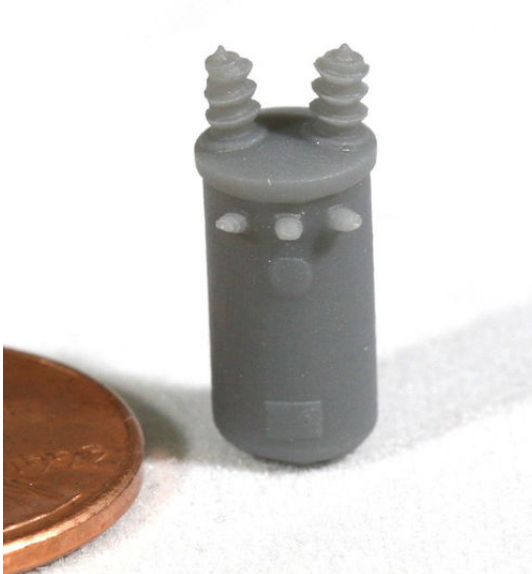

From the Web

A small ad in Model Railroader led to this web site:

<https://multiscale.digital/n-1-160/>

This company produces items for several scales. Here are the N scale items. (Editor's note: I have already purchased 4 of the items.)

10 pack

(Continued on page 5)