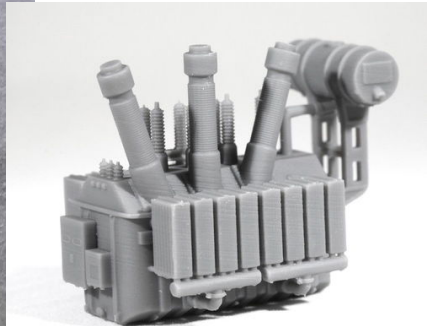

Prices range from $12 to $22.